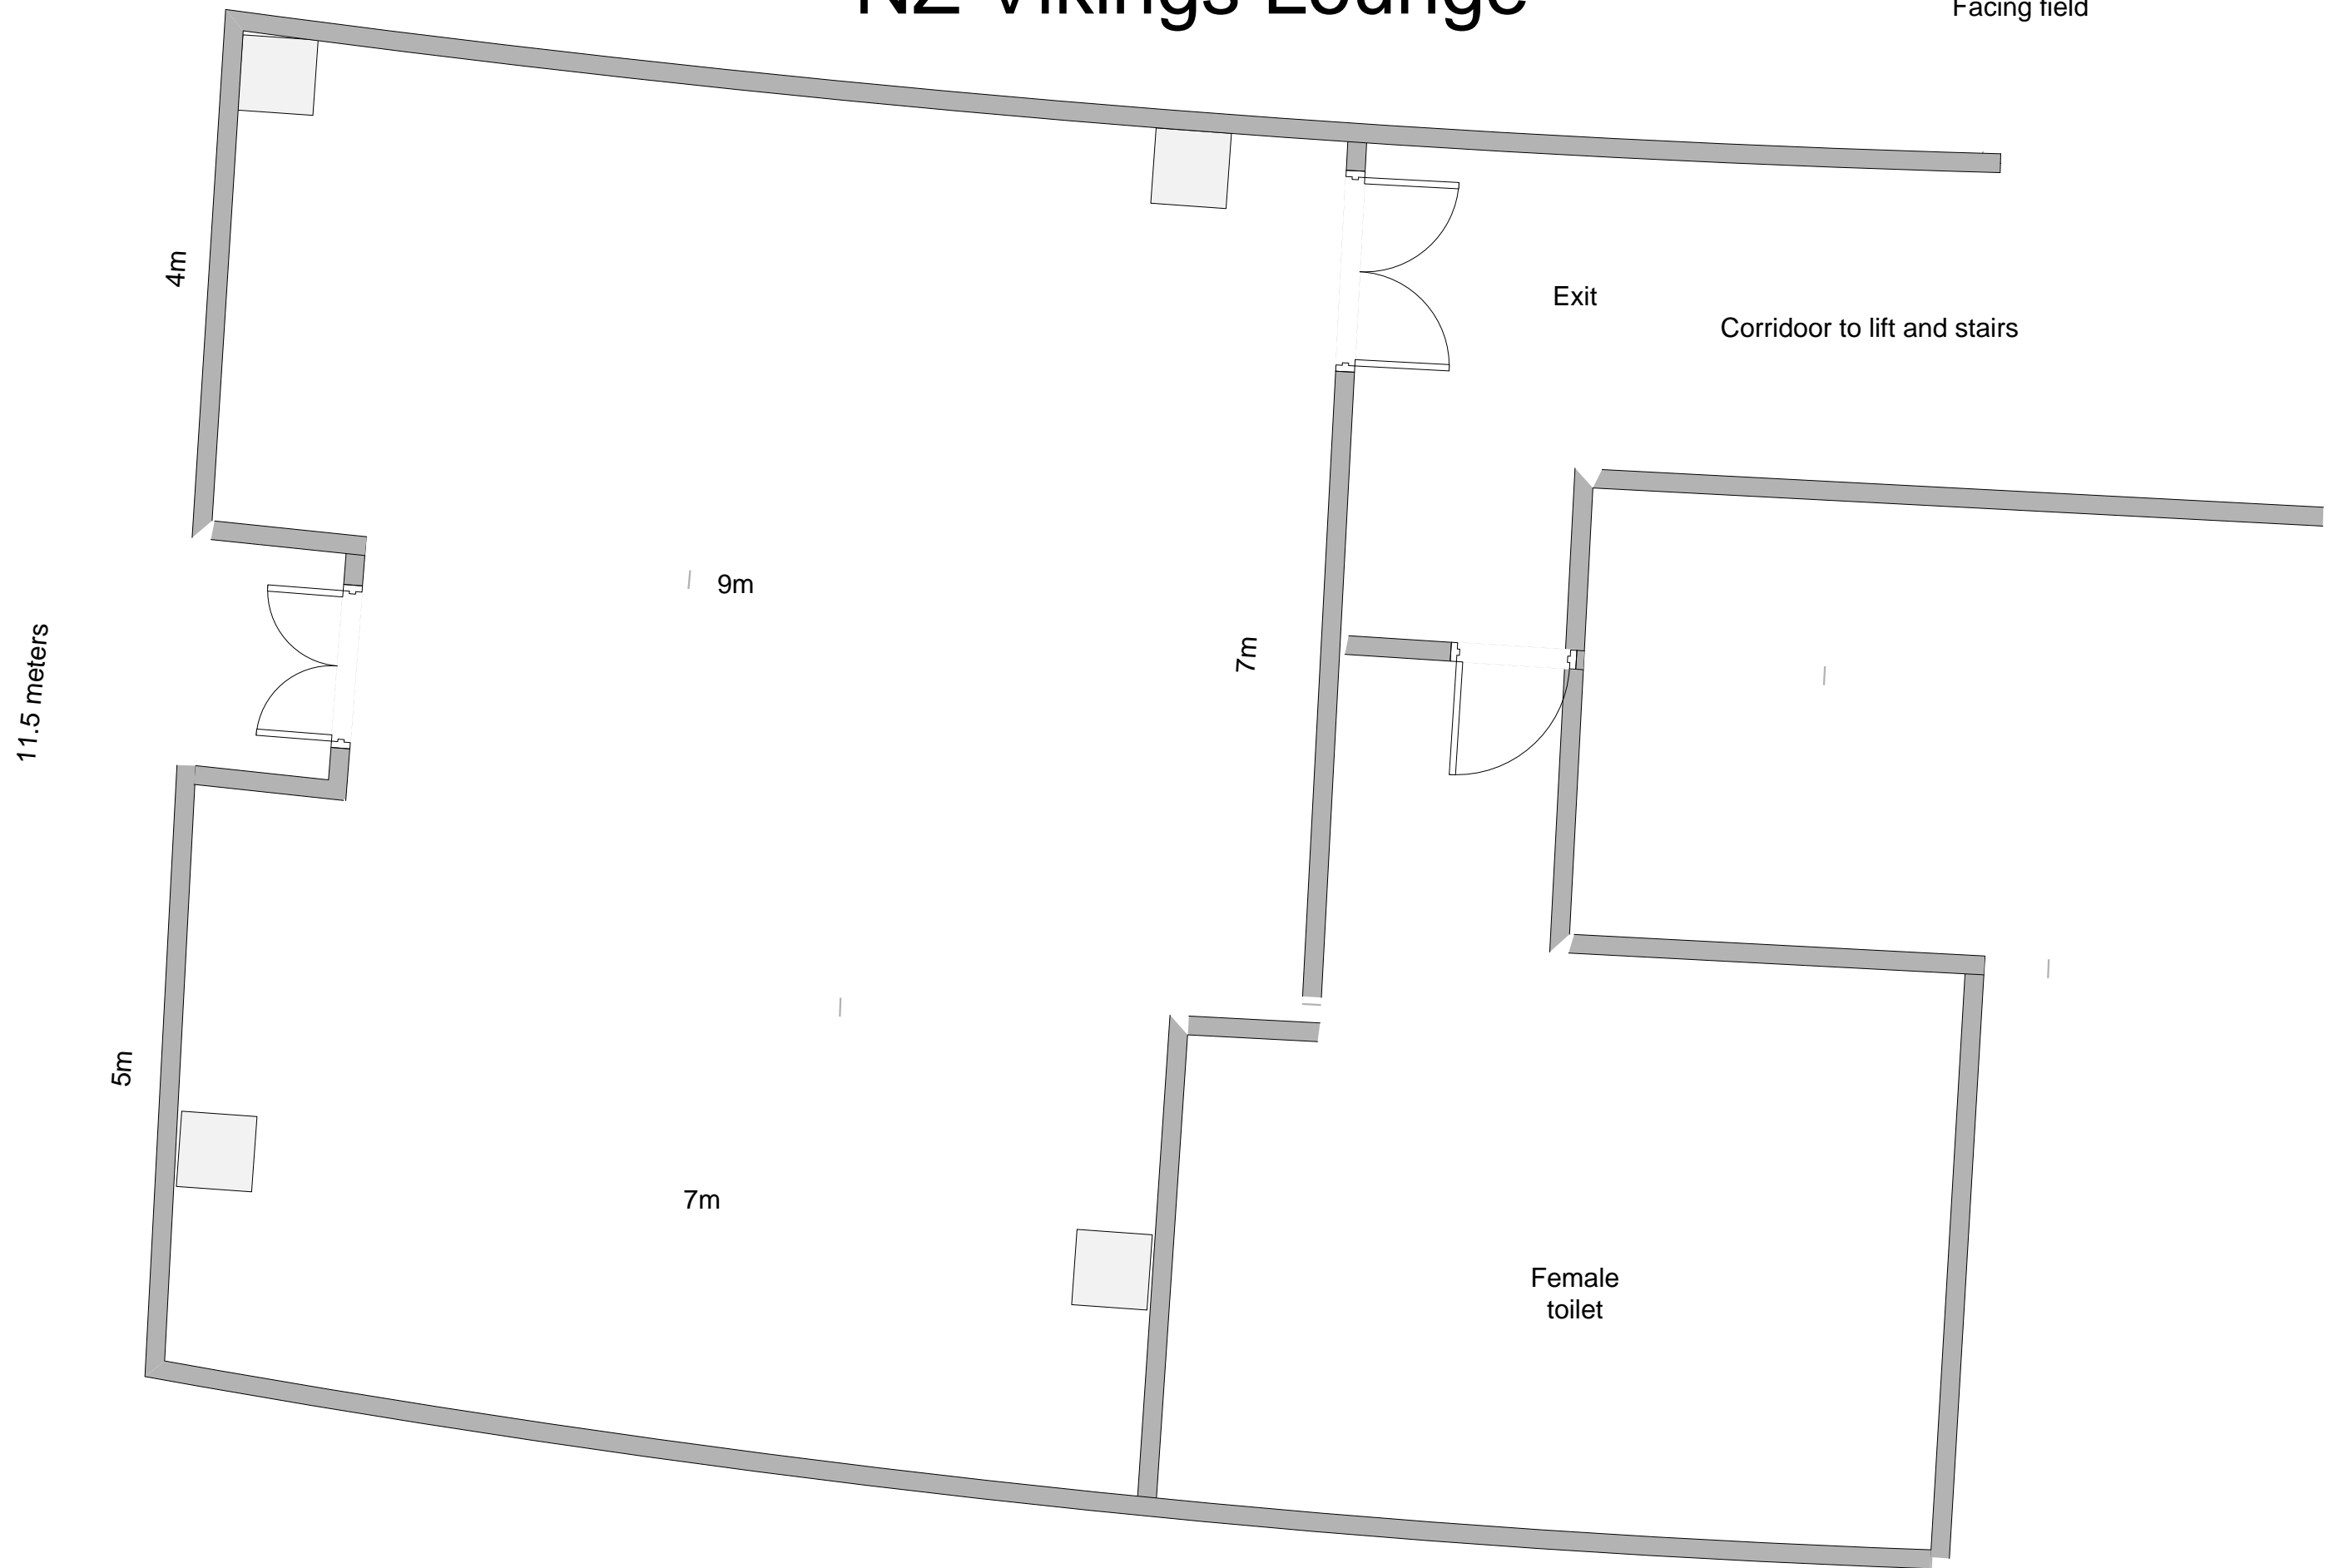

NZ Vikings Lounge

Facing field

Semenoff Stadium

Road car park side