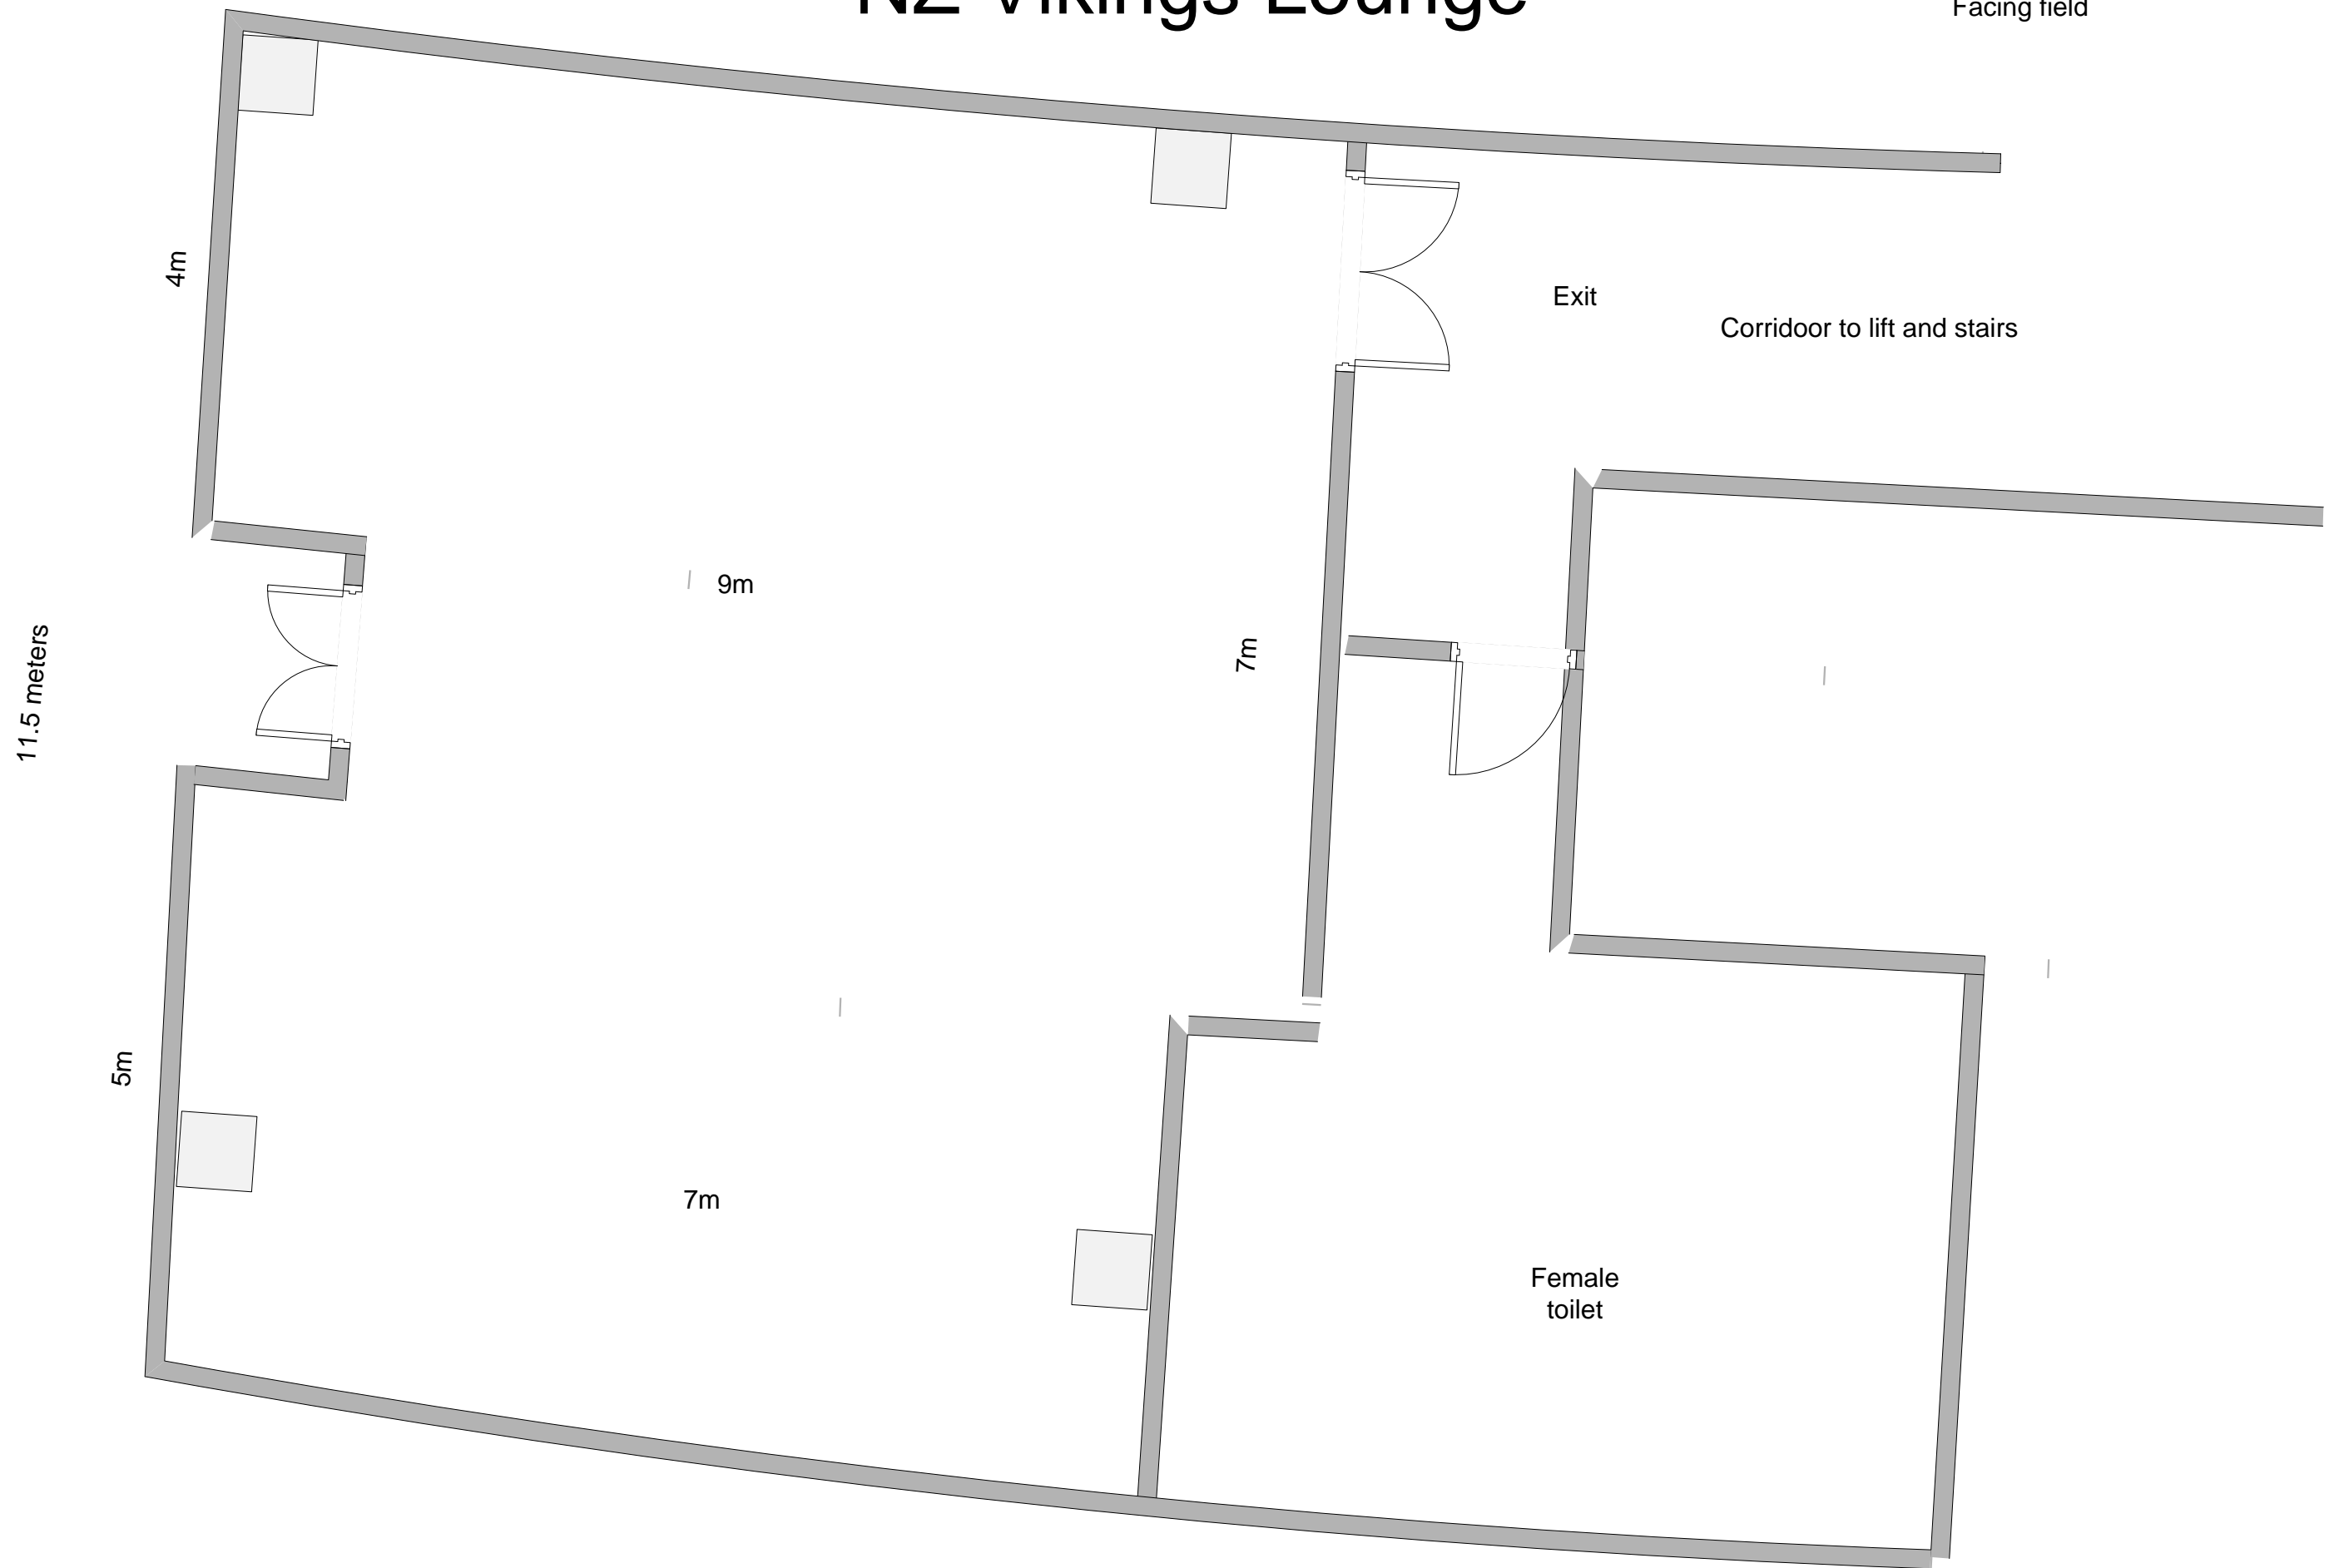

NZ Vikings Lounge

Facing field

Toll Stadium

Road car park side