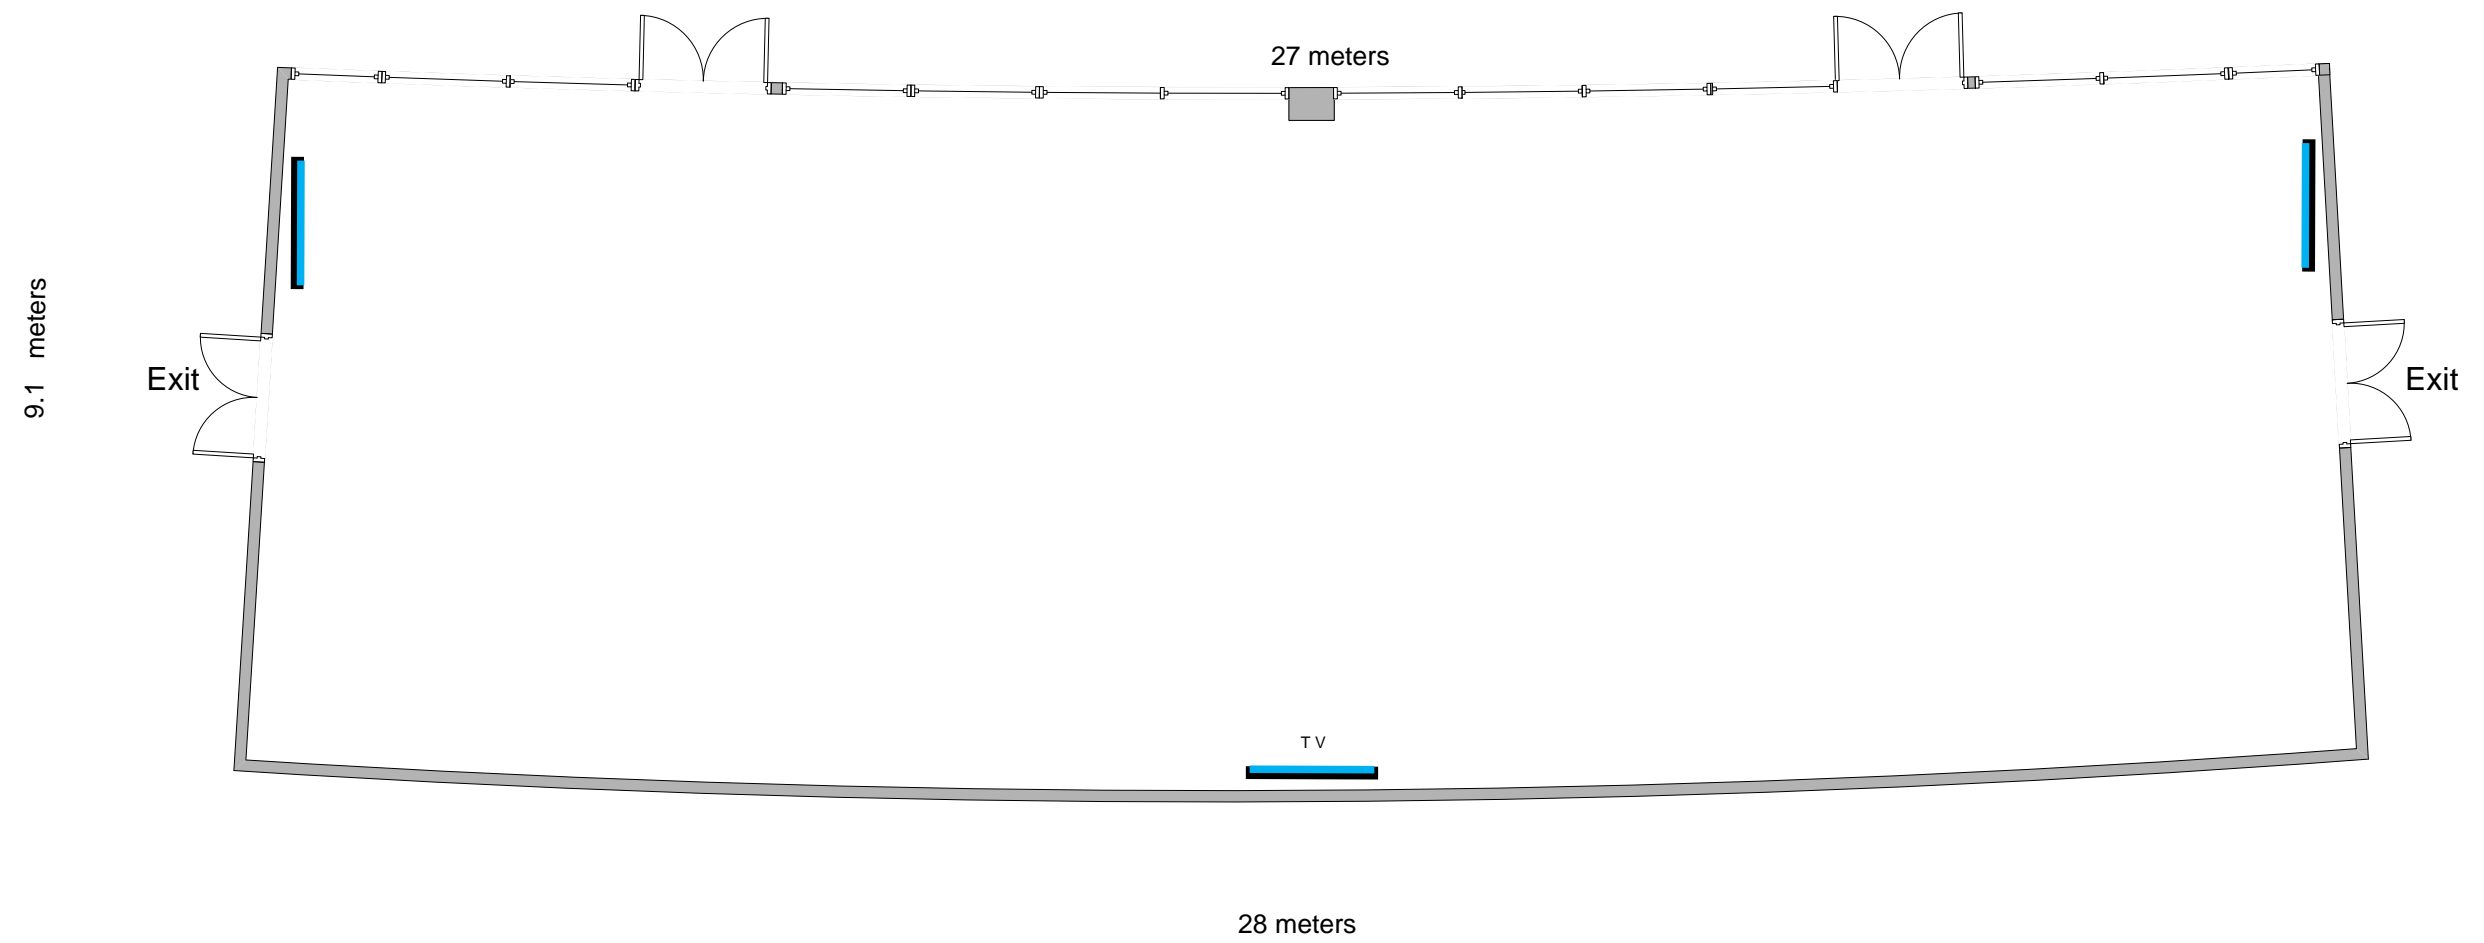

Level 3 Lounge

Toll Stadium