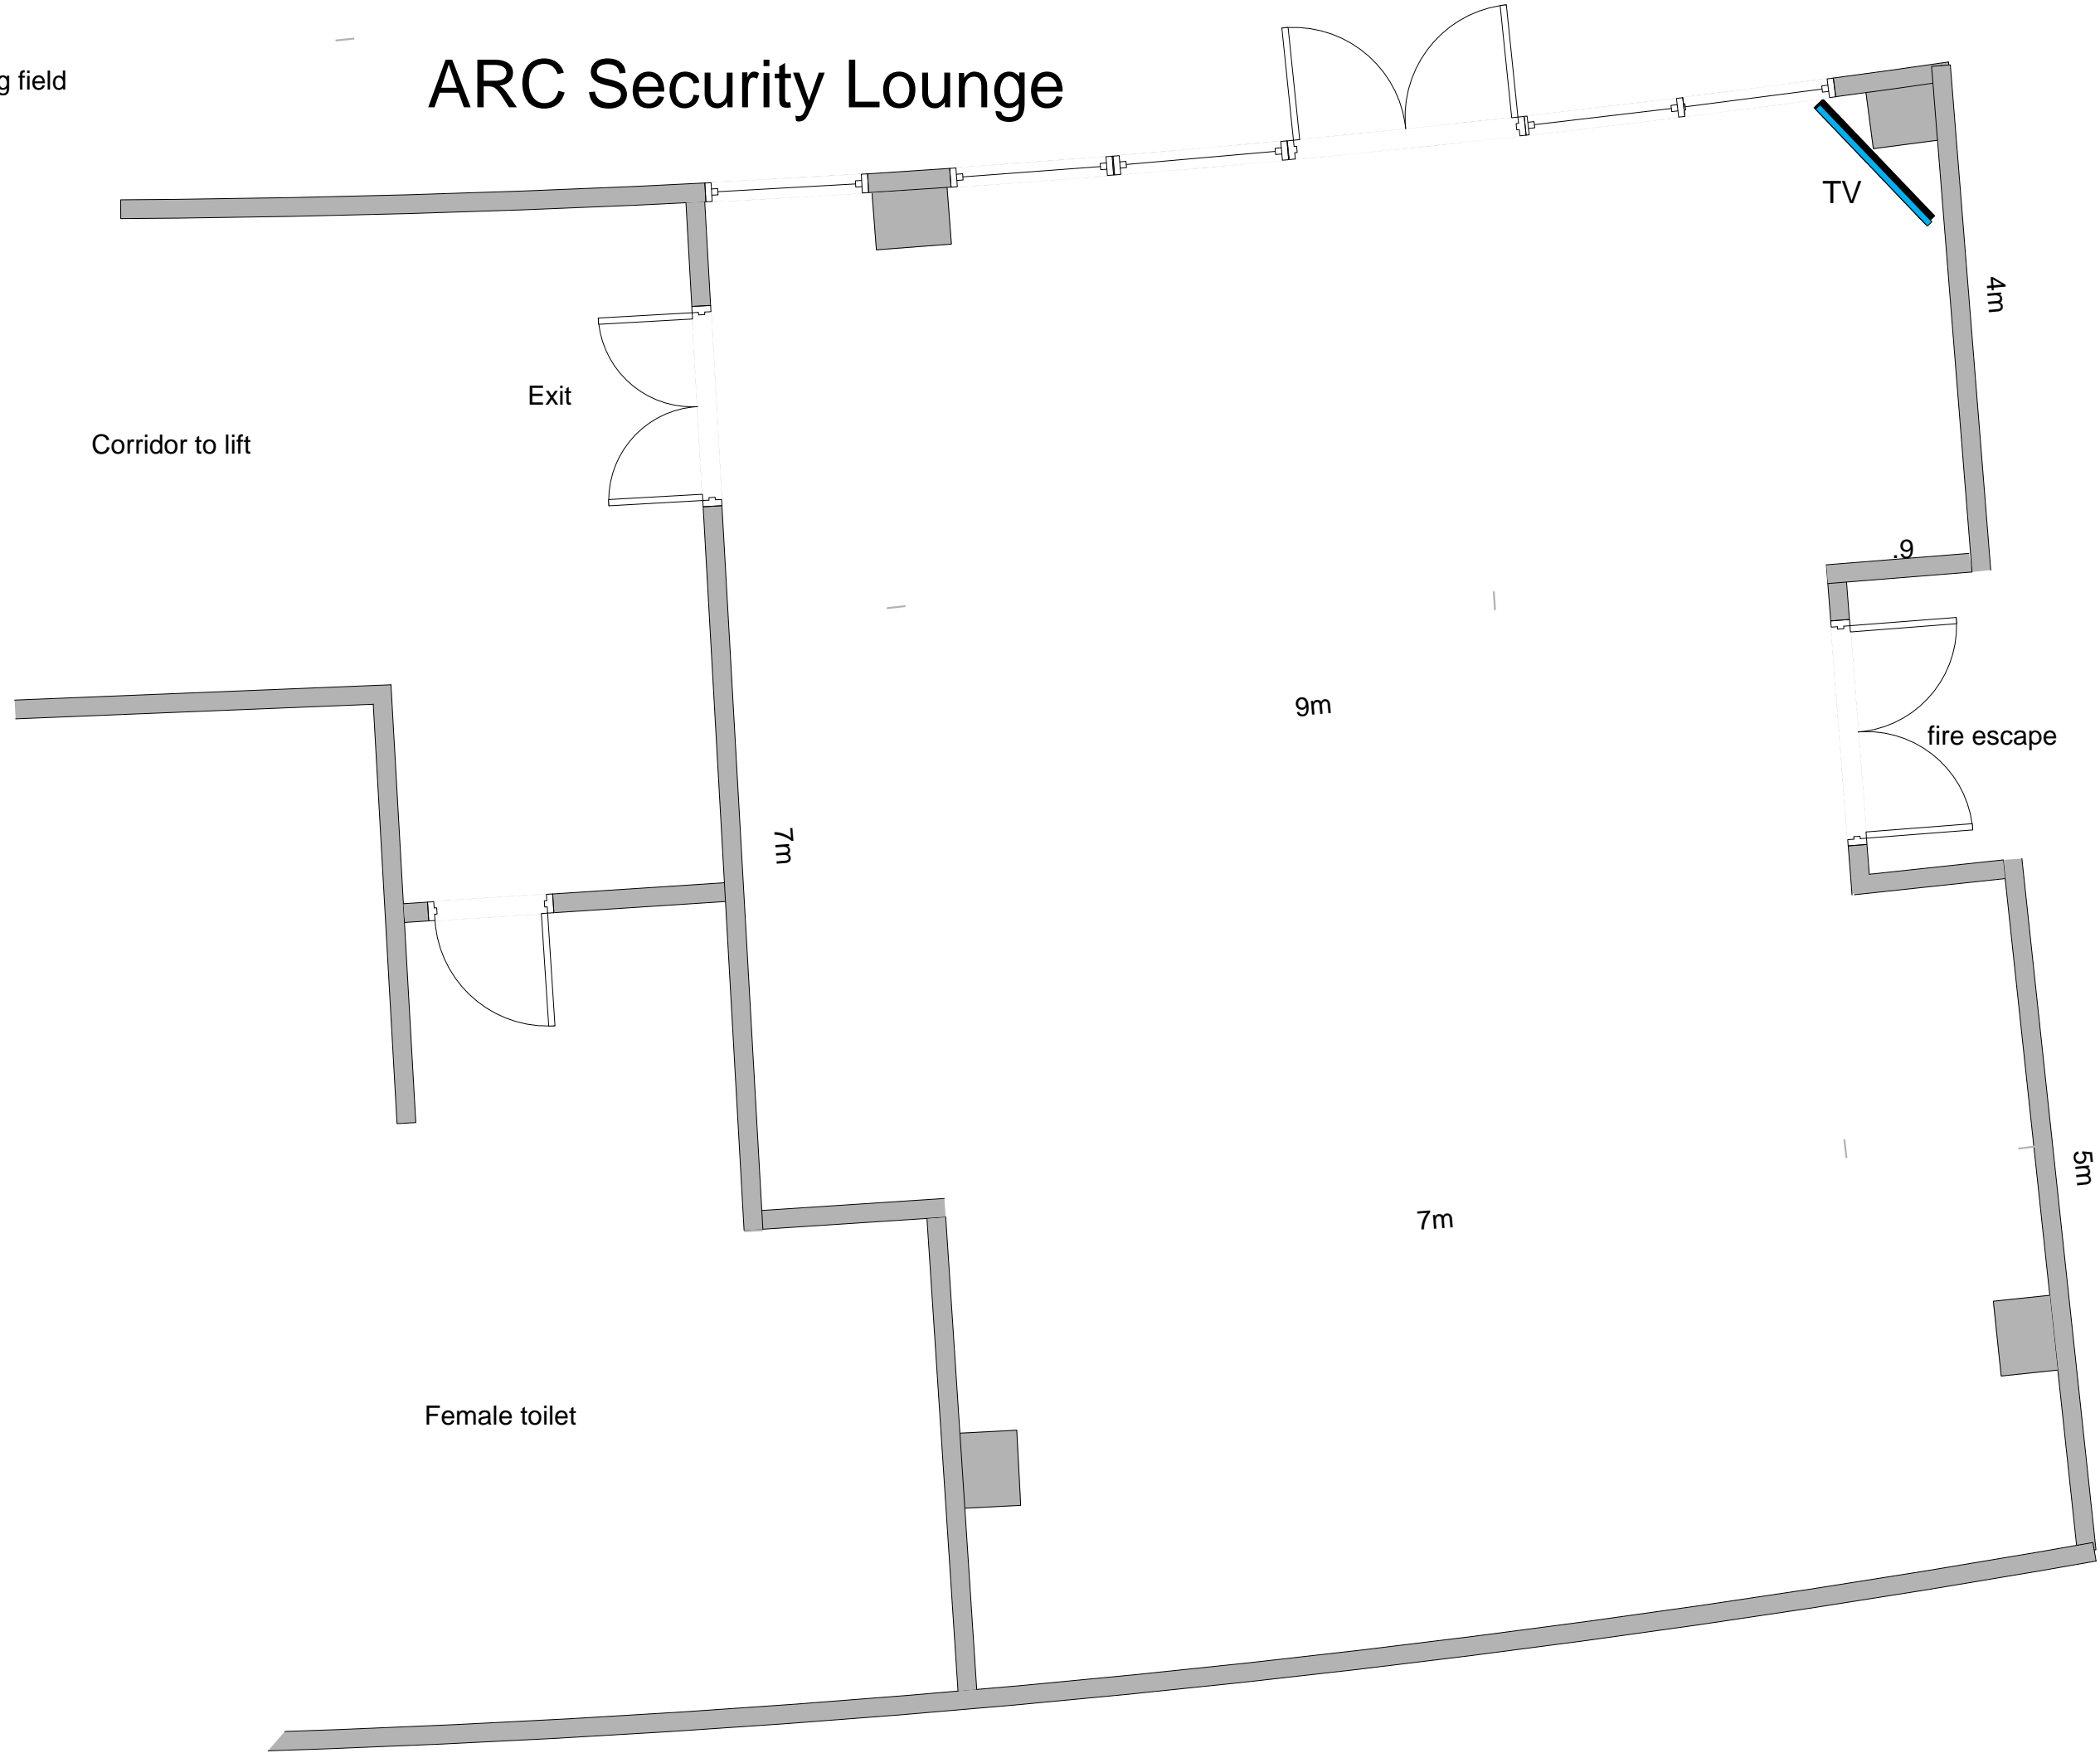

# ARC Security Lounge

Facing field

Corridor to lift

Exit

TV

4m

9m

fire escape

11.5 meters

7m

Female toilet

7m

5m

Toll Stadium

Road car park side