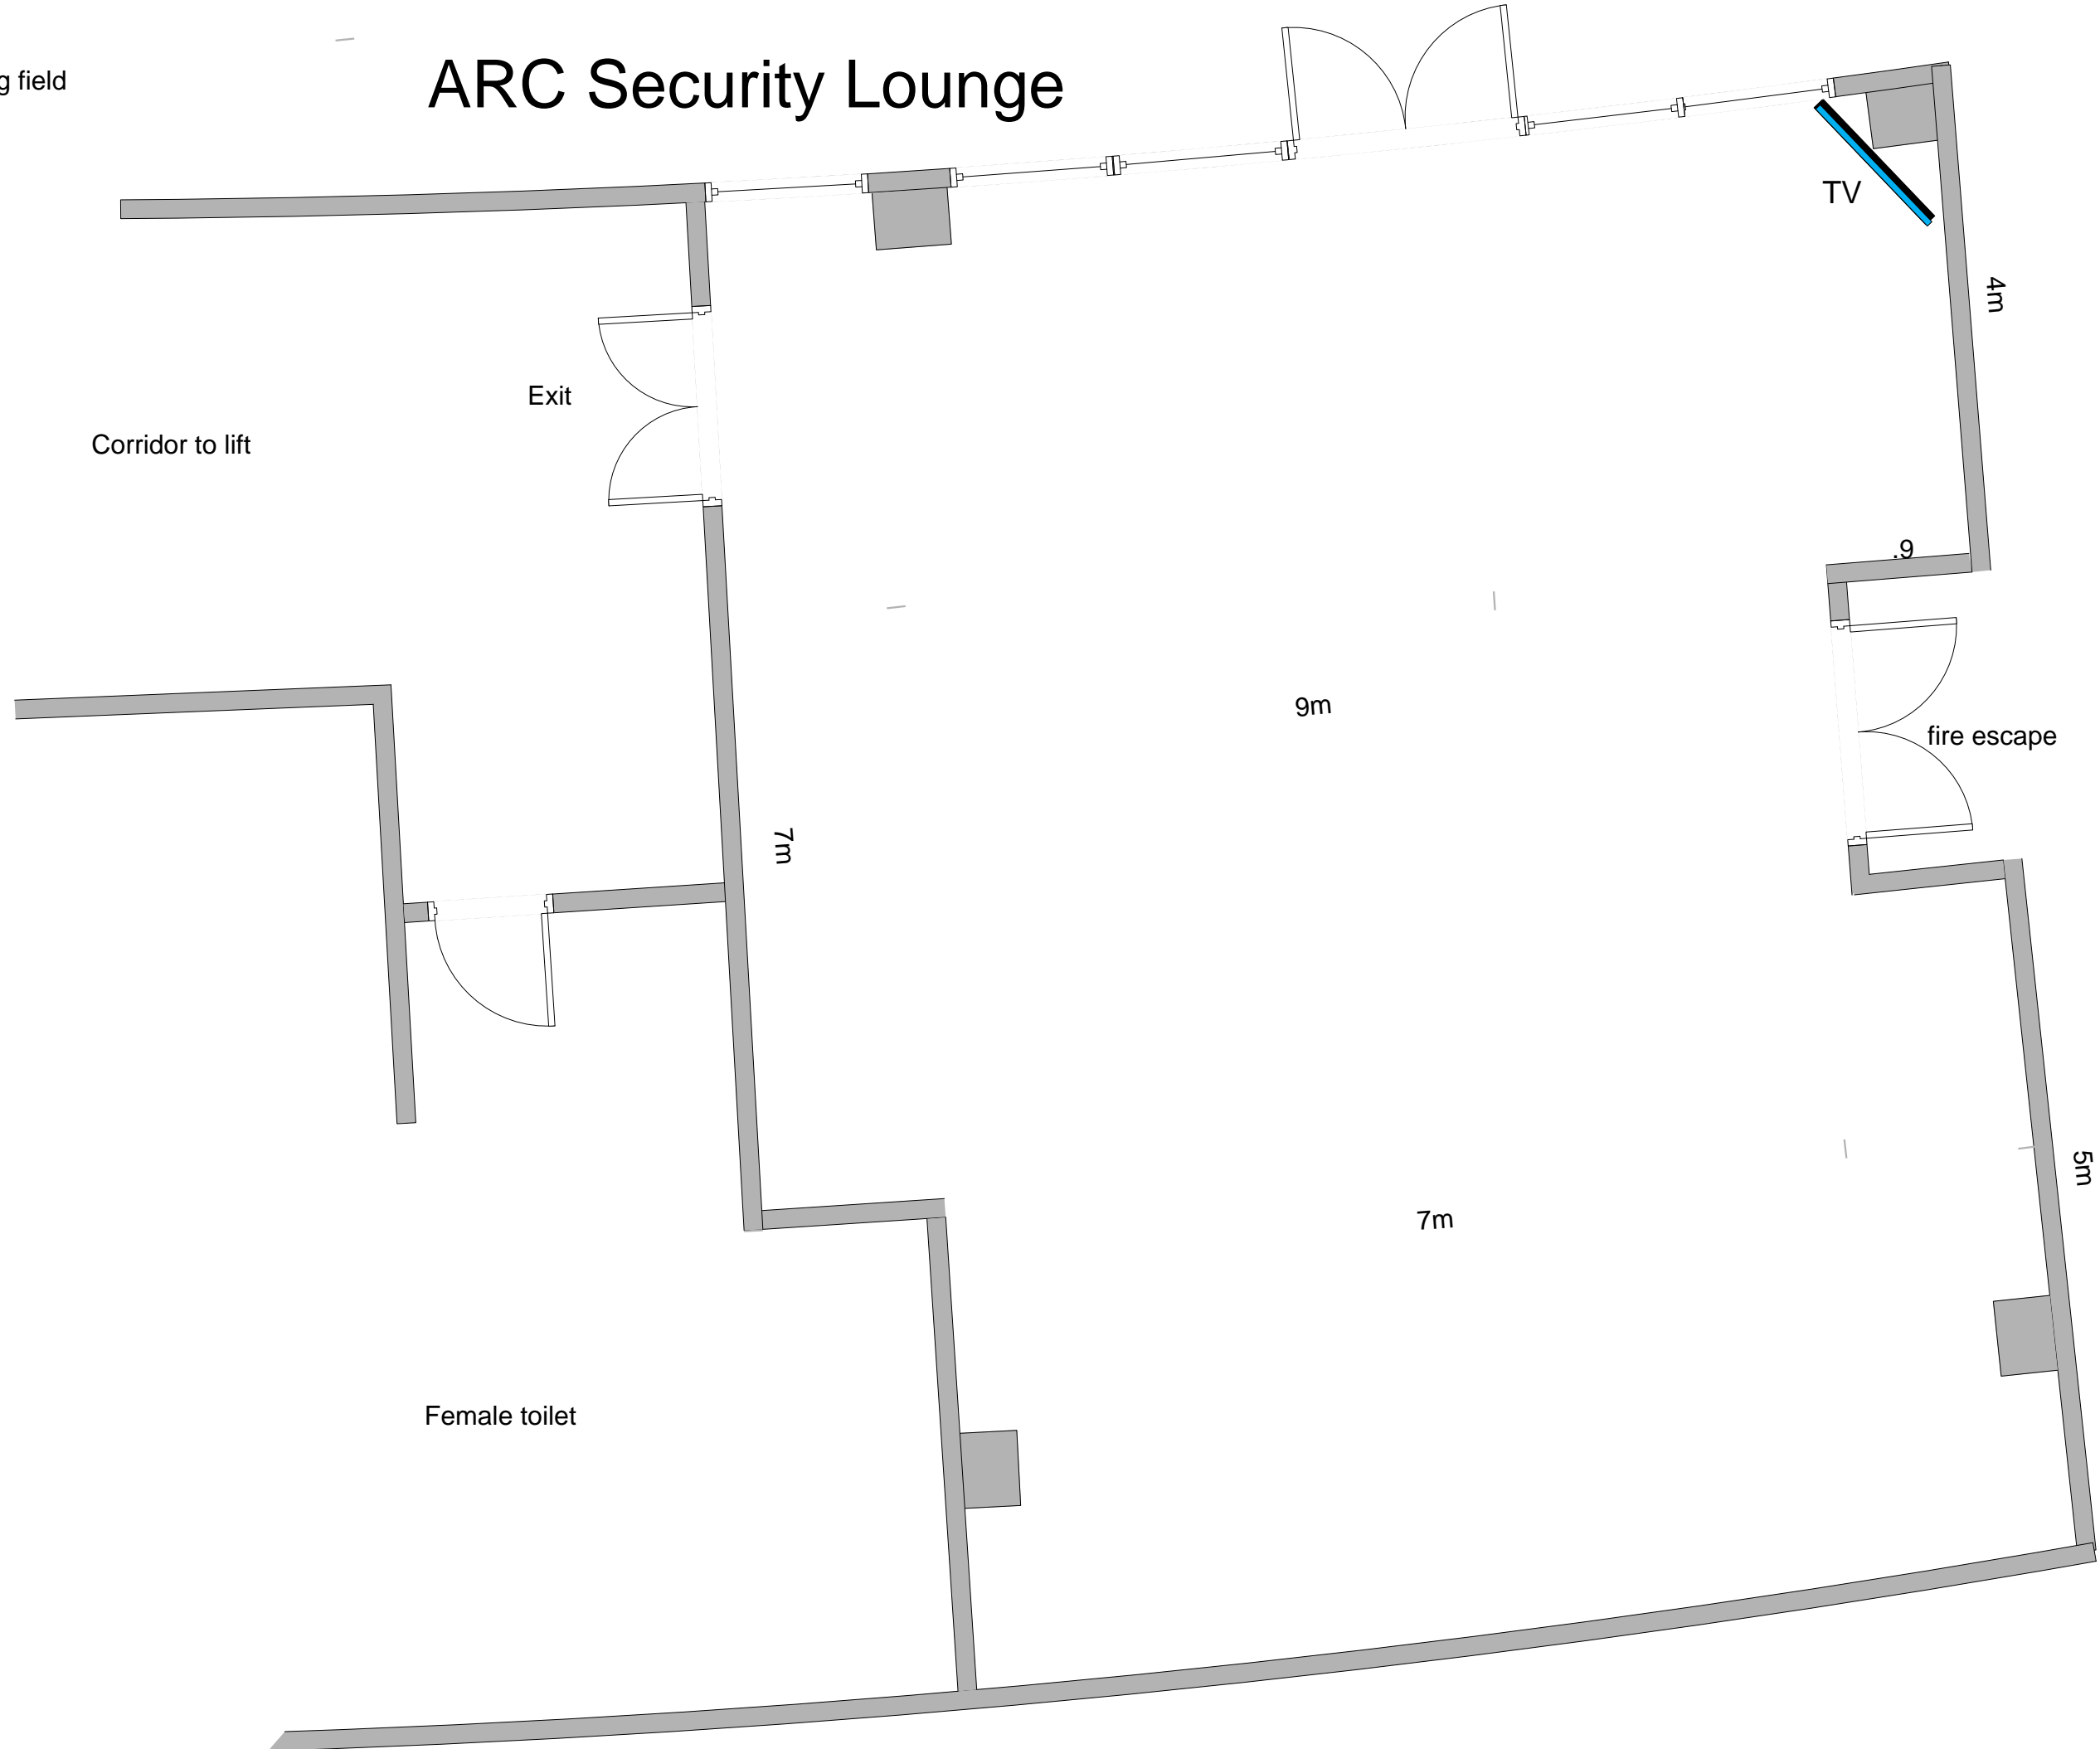

ARC Security Lounge

Facing field

Corridor to lift

Exit

TV

4m

11.5 meters

9m

fire escape

7m

Female toilet

5m

7m

Toll Stadium

Road car park side