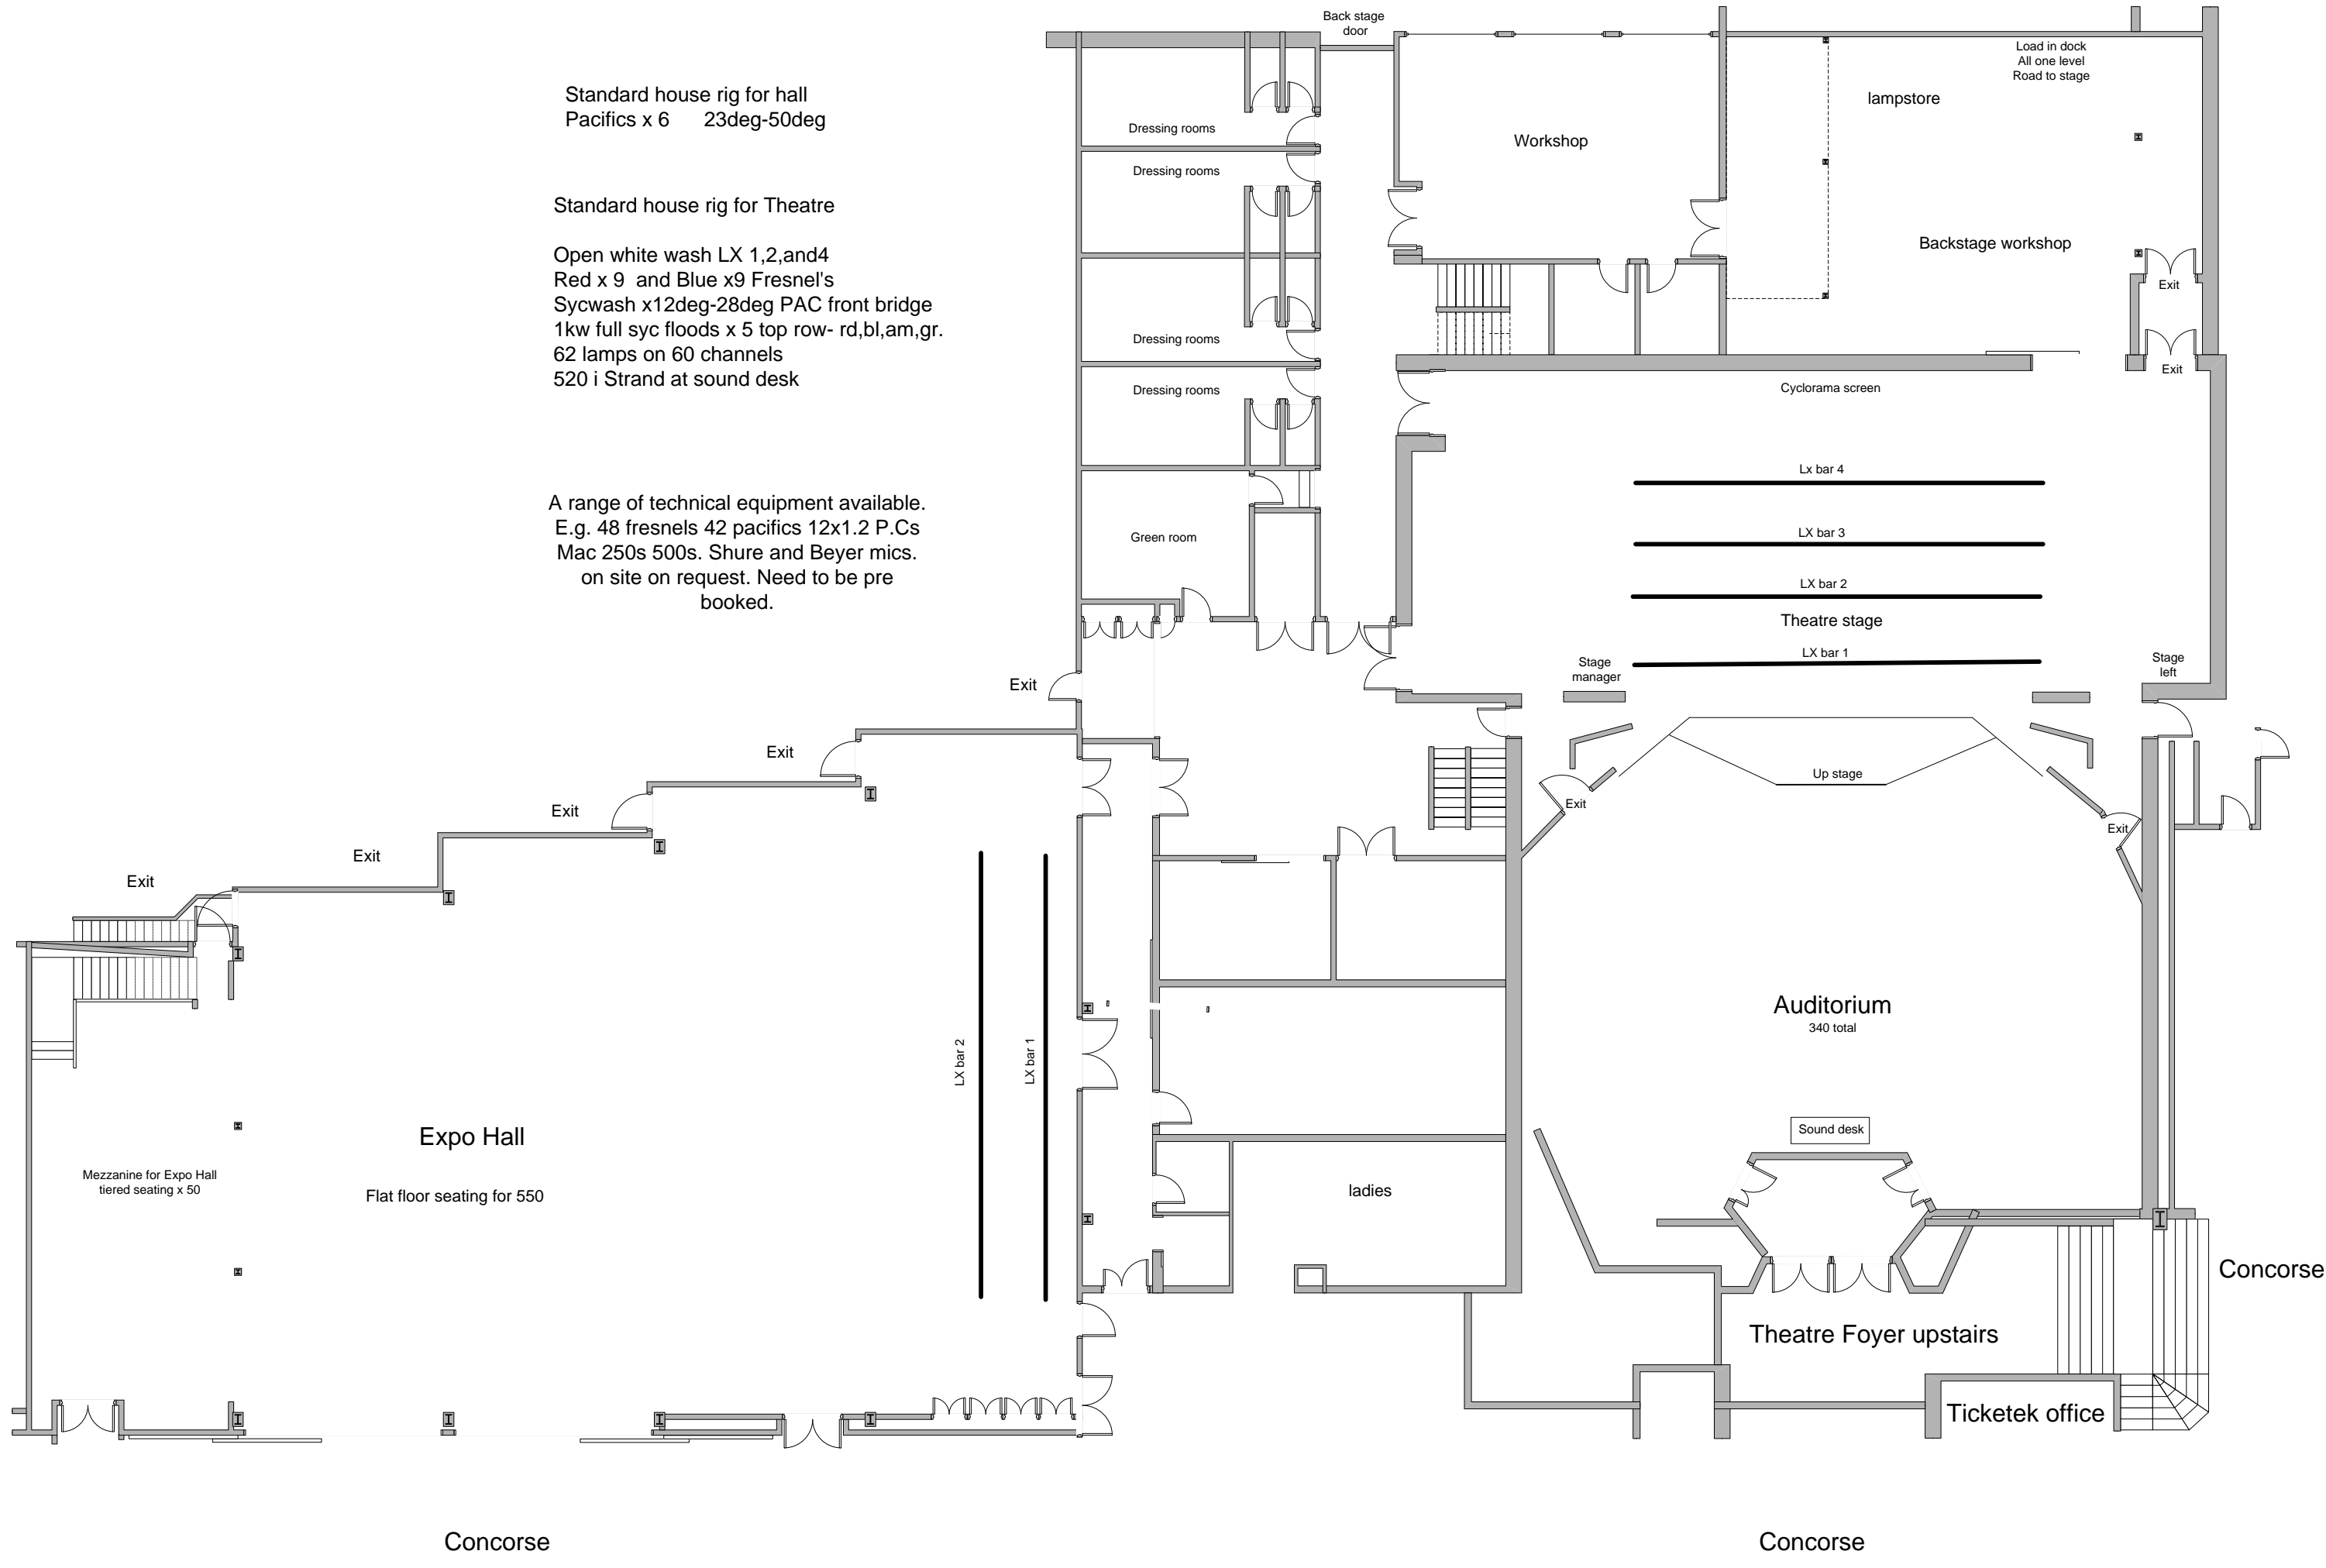

Standard house rig for hall
Pacifics x 6 23deg-50deg

Standard house rig for Theatre

Open white wash LX 1,2,and4
Red x 9 and Blue x9 Fresnel's
Sycwash x12deg-28deg PAC front bridge
1kw full syc floods x 5 top row- rd,bl,am,gr.
62 lamps on 60 channels
520 i Strand at sound desk

A range of technical equipment available.
E.g. 48 fresnels 42 pacifics 12x1.2 P.Cs
Mac 250s 500s. Shure and Beyer mics.
on site on request. Need to be pre
booked.

Concorse

Concorse